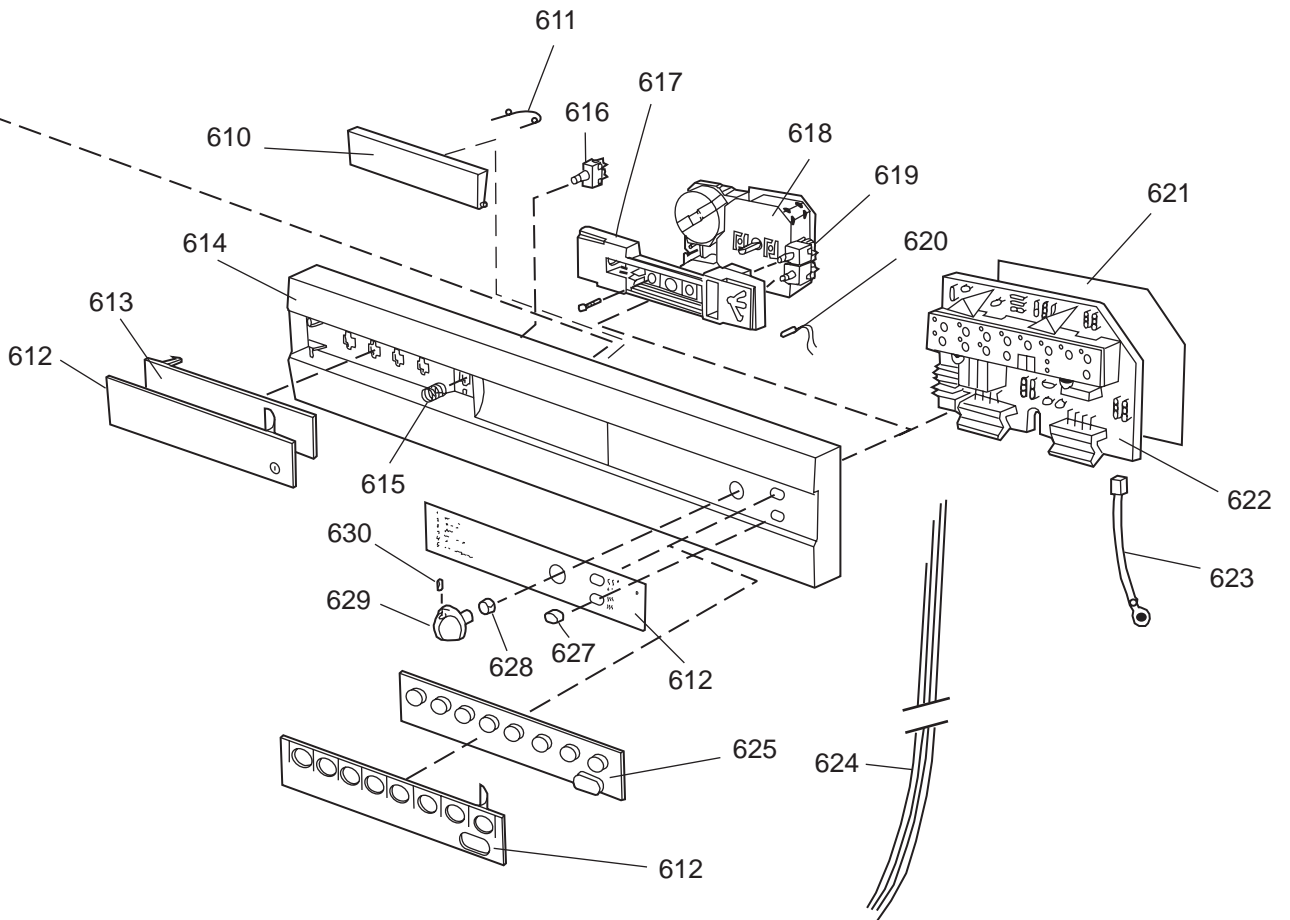

Datum
2003-03-24
Date

PANEL

CONTROL PANEL AND RELATED PARTS

Control panel and related parts

ASKO, 1475 US - White Bi (DW953)

Pos	Spare part No.	Description	Qty	Comment
601	8057541-0	Door Handle White 05/06 DW	1 Pcs	
602	8057545	Rotary catch, child safety '	1 Pcs	
603	8057546	SPRING, SafetyCatch 05/06 DW	1 Pcs	
604	8057544	Arm, SafetyCatch 05/06 DW	1 Pcs	
605	8057539	Bracket 4 Switch/Handle 05/0	1 Pcs	
605-a	8902085	Screw 20T for Plastic	2 Pcs	
606	8071098	Cover for Micro Switch	1 Pcs	
607	8055473	Door Switch - DW 05/06	1 Pcs	
608	8057542	Actuator, Doorswitch 05/06 D	1 Pcs	
609	8007078	Spring 02 Handle, DW	1 Pcs	
612	8070501-0	Decor Inserts White 1475	1 Pcs	
614	8057538-0	back for decor insert	1 Pcs	
614	8071680-0	Front Panel Asko Compl.	1 Pcs	
621	8060076	Cover, protective 05	1 Pcs	
622	8801201	Board, DW 05/06 (Not FI/Cust	1 Pcs	
622-a	8902053	Screw	2 Pcs	
623	8059767	Thermistor 05/06 DW	1 Pcs	
624	8070042	Cable set 1475	1 Pcs	
624	8059861	BASIC HARNESS DOOR DW95E	1 Pc's	
624	8059865	Basic Harness	1 Pcs	
625	8070508-0	Buttons, Keypad 1475/1485	1 Pcs	
690	8071178	INSTRUCTIONS 1475 CA/US	1 Pc's