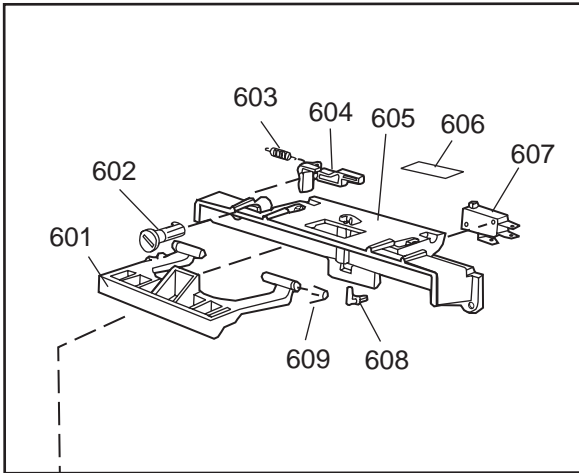

Datum
2003-03-24
Date

PANEL

CONTROL PANEL AND RELATED PARTS

Control panel and related parts

ASKO, 1475 US - White Bi (DW953)

Pos	Spare part No.	Description	Qty	Comment
601	8057541-0	Door Handle White 05/06 DW	1 Pcs	
602	8057545	Rotary catch, child safety '	1 Pcs	
603	8057546	SPRING, SafetyCatch 05/06 DW	1 Pcs	
604	8057544	Arm, SafetyCatch 05/06 DW	1 Pcs	
605	8057539	Bracket 4 Switch/Handle 05/0	1 Pcs	
605-a	8902085	Screw 20T for Plastic	2 Pcs	
606	8071098	Cover for Micro Switch	1 Pcs	
607	8055473	Door Switch - DW 05/06	1 Pcs	
608	8057542	Actuator, Doorswitch 05/06 D	1 Pcs	
609	8007078	Spring 02 Handle, DW	1 Pcs	
612	8070501-0	Decor Inserts White 1475	1 Pcs	
614	8057538-0	back for decor insert	1 Pcs	
614	8071680-0	Front Panel Asko Compl.	1 Pcs	
621	8060076	Cover, protective 05	1 Pcs	
622	8801201	Board, DW 05/06 (Not FI/Cust	1 Pcs	
622-a	8902053	Screw	2 Pcs	
623	8059767	Thermistor 05/06 DW	1 Pcs	
624	8070042	Cable set 1475	1 Pcs	
624	8059861	BASIC HARNESS DOOR DW95E	1 Pc's	
624	8059865	Basic Harness	1 Pcs	
625	8070508-0	Buttons, Keypad 1475/1485	1 Pcs	
690	8071178	INSTRUCTIONS 1475 CA/US	1 Pc's