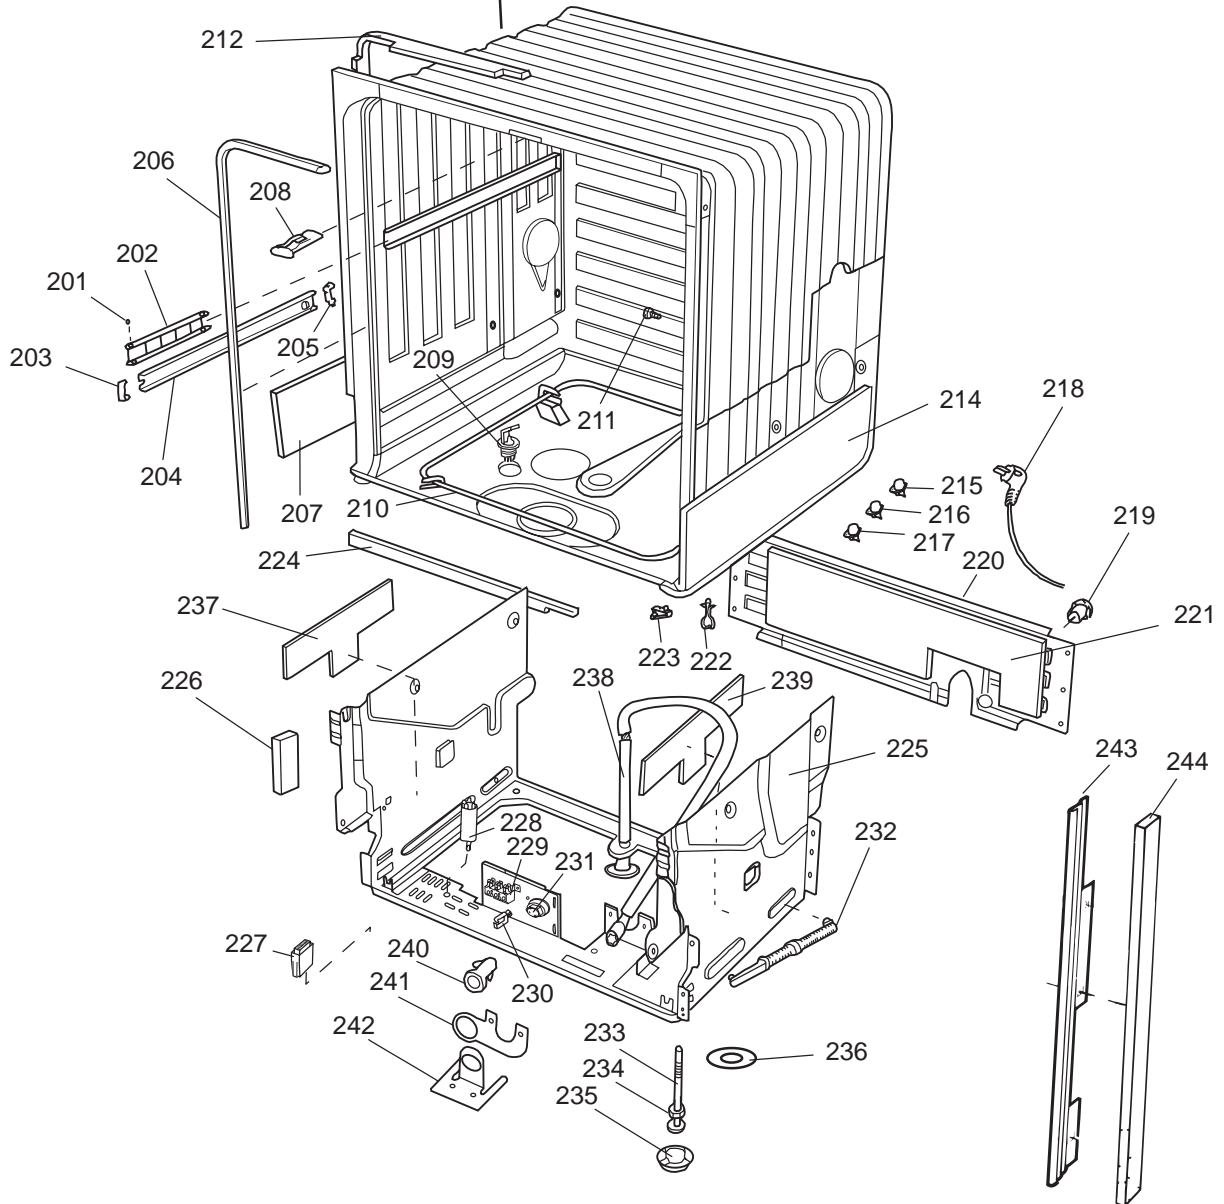

Datum
2003-03-24
Date

BEHÅLLARE

CONTAINER AND RELATED PARTS

Container and related parts

ASKO, 1475 US - White Bi (DW953)

Pos	Spare part No.	Description	Qty	Comment
201	8057977	Bearing Upper Rail 05/06 DW	8 Pcs	
202	8058638-77	Ball Holder, Upper Rail DW	2 Pcs	
203	8057979-77	Rack Stop Grey 05/06 DW	2 Pcs	
204	8057052	Guide Rail '05 '06 DW	2 Pcs	
205	8057978-77	Rail Stop - Back Grey 05/06	2 Pcs	
206	8057489	Tub Seal 05/06 DW	1 Pcs	
208	8801098	Lock Catch Kit 05'06 D/W	1 Pcs	
210	8057077	Heating Element DW 05/06 140	1 Pcs	
210	8002370	Protective Collar	2 Pcs	
211	8901110	Screw w/O-Ring DW 05/06 25-T	4 Pcs	
212	8070613	Sealing Strip Casing	1 Pcs	
216	8002579	T-Stat 05/06 DW Overheat	1 Pcs	
222	8070142	Cable holder, rear 05	1 Pcs	
223	8058495	Cable holder, door 05	1 Pcs	
224	8060033	Sound Absorb	1 Pcs	
225	8057523	Bottom and Side support '05	1 Pcs	
228	8058558	RFI 05/06 WM	1 Pcs	
229	8050251	Terminal Block DW All	1 Pcs	
229-a	8900357	Screw, terminal block	1 Pcs	
230	8059991	Cable holder, supply line 05	1 Pcs	
231	8006948	Grommet	1 Pcs	
232	8058491-77	Door Spring 05/06 for 0-7 lb	2 Pcs	
233	8057062	Subs to 8074877	4 Pcs	
234	8901156	Nut, Levelling Legs	4 Pcs	
235	8051957	Slide, foot 02 DW	2 Pcs	
236	8072119	Washer	4 Pcs	
239	8058352	Sound Absorb Outer	2 Pcs	
241	8060255	No longer Avail. po# 8008- H	1 Pcs	
242	8070495	Inlet Valve Mount	1 Pcs	
242-a	8900327	Screw 20 Torx, Self Tapping	2 Pcs	
243	8059761-0	Filler Strip - Left DW - Whi	1 Pcs	
243	8059762-0	Filler Strip, Right 05/06 DW	1 Pcs	
243-a	8900646	Screw 20 Torx SS	4 Pcs	
244	8070614	Insulation,fill strip 05&06	2 Pcs