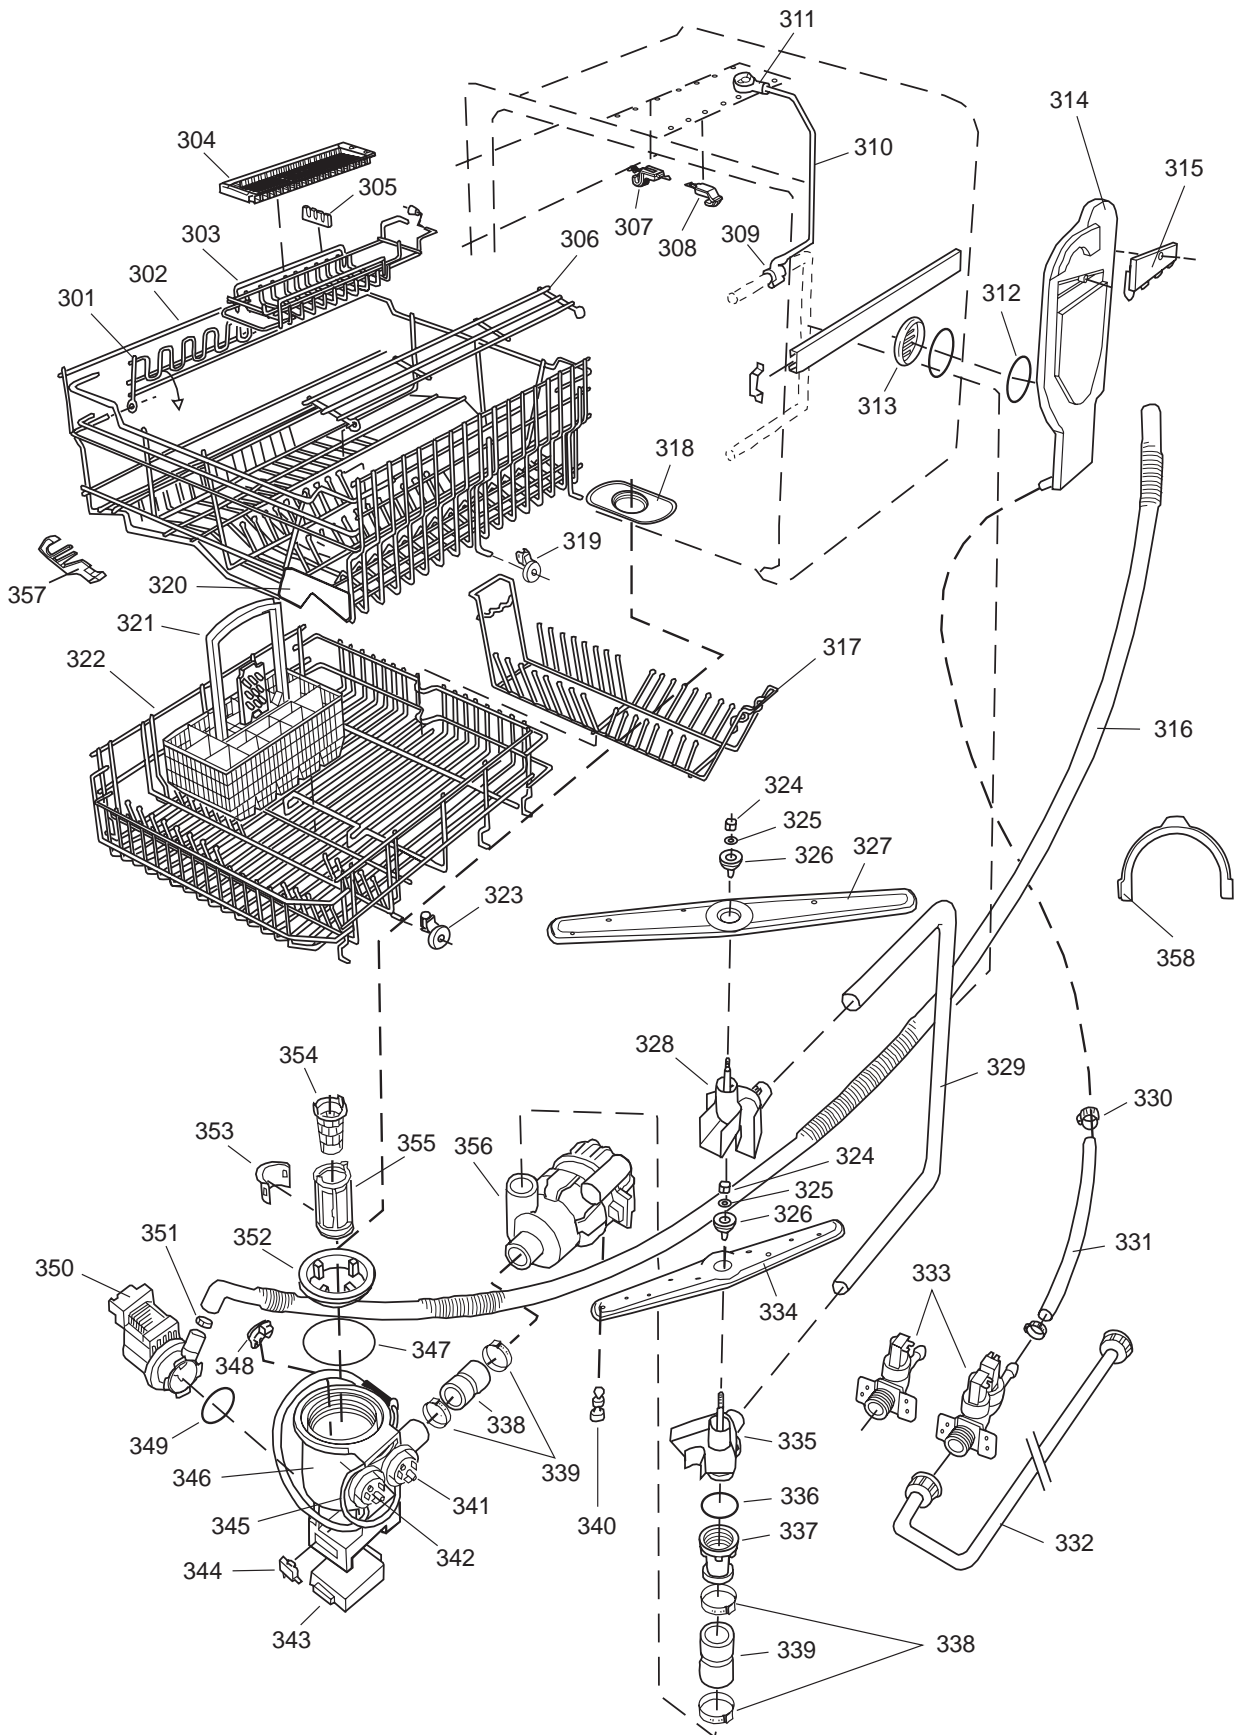

Datum
2003-03-24
Date

DISKSYSTEM

DISHWASHING SYSTEM

Dishwashing system

ASKO, 1475 US - White Bi (DW953)

Pos	Spare part No.	Description	Qty	Comment
301	8071337-36	Cup Shelf Wine Glass 05/06 D	1 Pcs	
302	8801236-36	Upper Basket Gray	1 Pcs	
302	8801199-36	Rack, Upper 05 & 06 DW	1 Pcs	with cup shelf
306	8071336-36	Cup Shelf 05/06 DW	1 Pcs	
313	8057536-77	Lockring Airbreak Gray	1 Pcs	
314	8057514	Sub To 8801234	1 Pcs	
316	8070304	Drain Hose 05/06 DW	1 Pcs	
316-a	8052239	Hose Clamp, Squeeze	1 Pcs	
316-b	8053642	Hose Clip	1 Pcs	
318	8059740	Strainer Upper 05/06 DW	1 Pcs	
319	8058498-77	Wheel, Upper Basket 05/06 DW	4 Pcs	
320	8057506-77	Knife Stop	1 Pcs	
321	8801089-77	Cutlery Basket 05/06 DW	1 Pcs	
322	8070043-36	Lower Basket 1325/1706	1 Pcs	
323	8009516-77	Rack Wheels Lower 05/06 DW	8 Pcs	
324	8901262	Nut for Spray Arm 05	2 Pcs	
325	8052095	Ceramic Washer, Spray Arm 05	2 Pcs	
326	8057070-77	Spray Arm Insert 05/06 DW	2 Pcs	
327	8072695	Spray Arm - Upper 05/06 DW	1 Pcs	
328	8057068-77	Spray Pipe Bearing Upper	1 Pcs	
329	8057063	Spray pipe, inner 05	1 Pcs	
330	8052189	Hose Clamp, Squeeze	2 Pcs	
331	8070622	Ruber Hose	1 Pcs	
333	8072121	Fill Valve, Single 05/06 DW.	1 Pcs	
333-a	8902087	Screw, Plastic Housing 20 To	2 Pcs	
334	8072692	Spray Arm - Lower 05/06 DW	1 Pcs	
335	8057067-77	Lower Washarm Support 05/06	1 Pcs	
336	8901755	O-Ring Seal	1 Pcs	
337	8057069	Retainer Nut SprayArm 05/06	1 Pcs	
338	8052097	Hose Clamp, Circ. Pump 05/06	4 Pcs	
339	8057484	Hose, Circ. Pump 05/06 DW	2 Pcs	
340	8055095	BUFFER, Circumpump 03/04 DW	1 Pcs	
341	8071024	Level Switch 05/06 DW	1 Pcs	
343	8057053	Subs to 8075110	1 Pcs	
344	8060068	Micro Switch,Overfill 05/06	1 Pcs	
345	8058500	Hose Pressure Sw. 05/06 DW	1 Pcs	
346	8801123	Replaces 8075197-77. Sump 05	1 Pcs	
347	8058503	O-Ring, Sump 05/06 DW	1 Pcs	
348	8057487-79	Sump Plug DW 05/06 Cleanout	1 Pcs	
349	8002584	O-Ring, Drain Pump 05/06 DW	1 Pcs	
350	8057083	DRAINPUMP Repl.by 8072032	1 Pc's	
350	8072032	Drain Pump 05/06 DW	1 Pcs	
351	8052239	Hose Clamp, Squeeze	1 Pcs	
352	8057488	Locking ring, bottom well 05	1 Pcs	
353	8058454	Cover Str. Basket 05/06 DW	1 Pcs	
354	8057972-77	Strainer Basket Grey 05/06 D	1 Pcs	
355	8057486-77	Filter, fine 05 & 06 DW	1 Pcs	
356	8071250	Circ. Pump 05/06 DW	1 Pcs	
356-a	8075380	capacitor D3000	1 Pcs	
357	8071214-77	Knife Holder 05/06 DW	2 Pcs	
358	8072528-77	Holder Outlet Hose	1 Pcs	
358	8050805	GOOSE NECK for DRAIN HOSE	1 Pcs