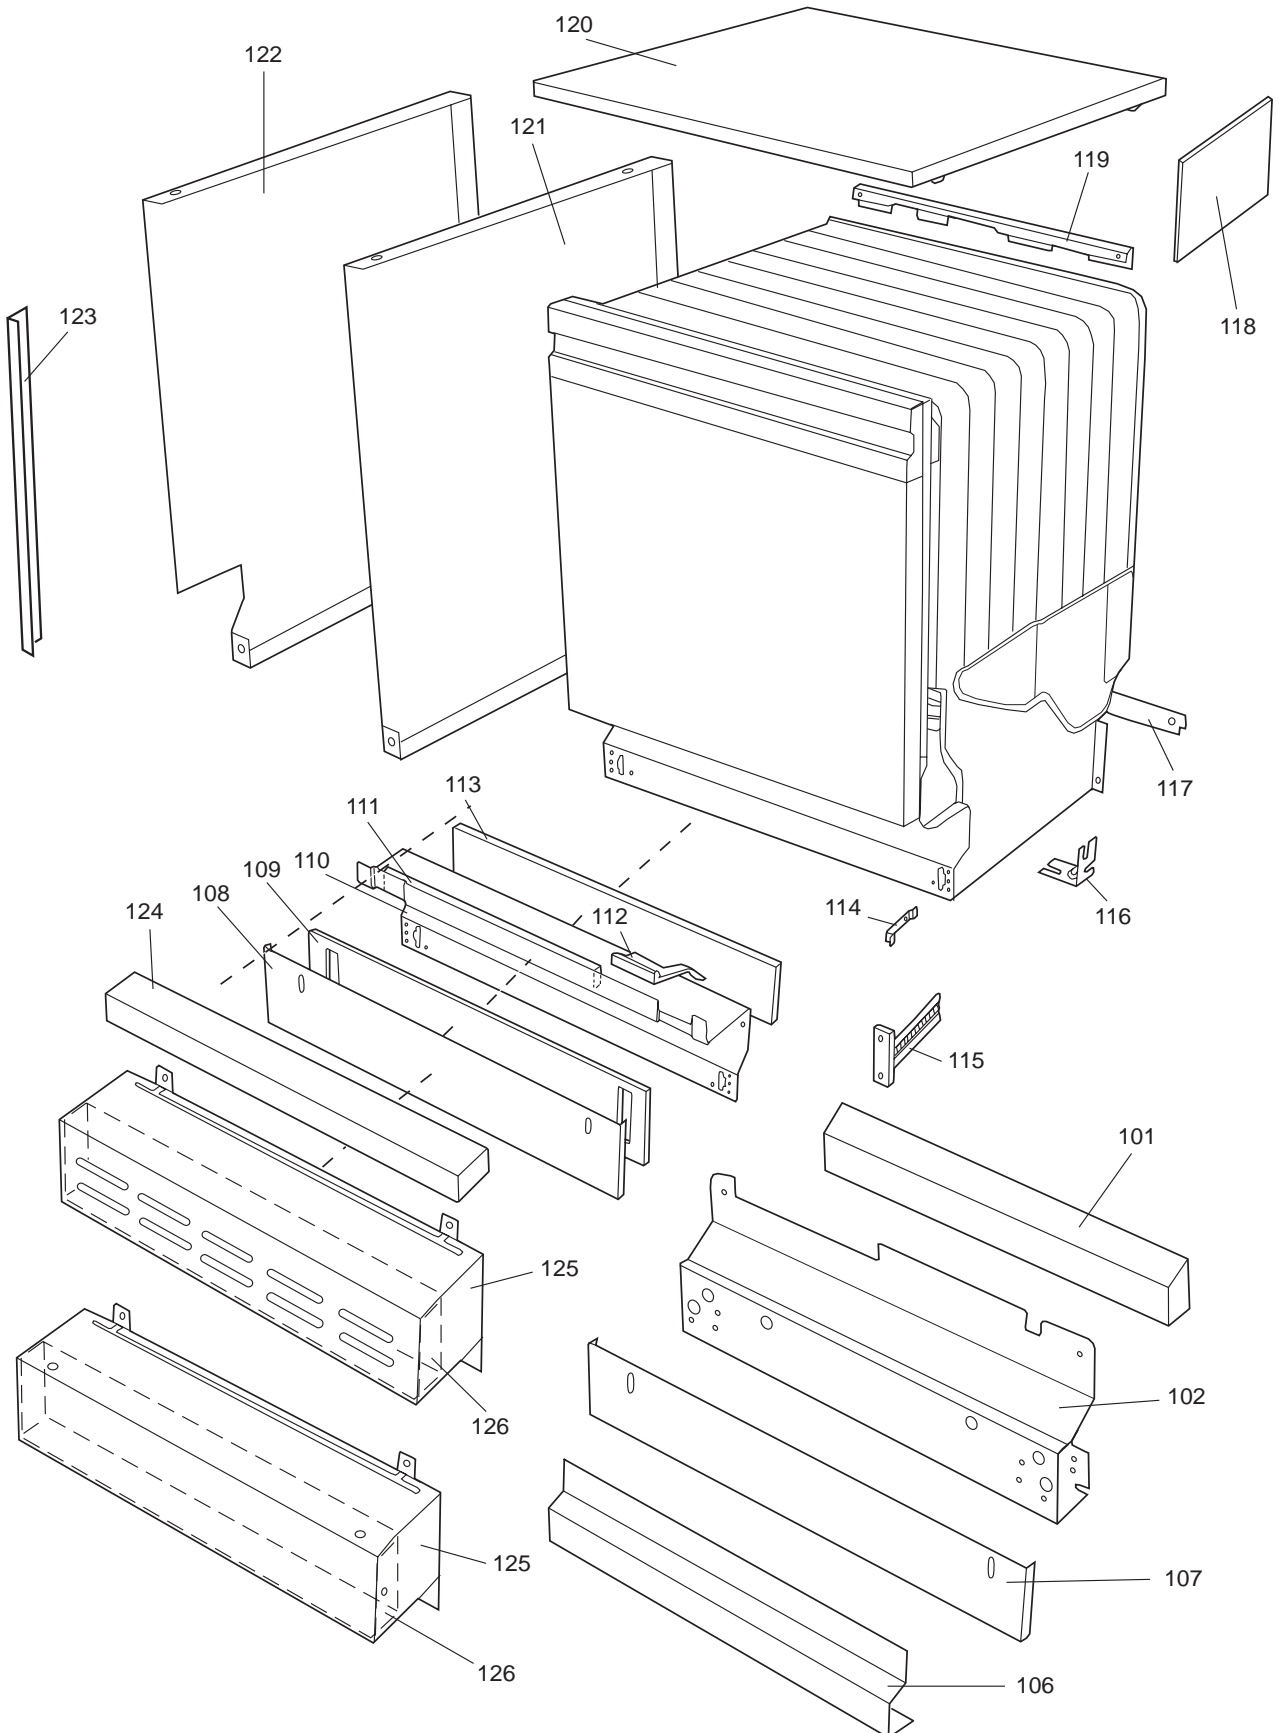

Casing and related parts

ASKO, 1475 US - White Bi (DW953)

Pos	Spare part No.	Description	Qty	Comment
108	8059758-0	Toe Kick, White DW 05/06 US	1 Pcs	
108-a	8900944-0	Screw, white 20 torx	2 Pcs	
109	8070743	Insulation, Toe-Kick 05/06 D	1 Pcs	
110	8057526	Guard Plate DW05 & 06	1 Pcs	
110-a	8902357	Screw	4 Pcs	
111	8060041	Sealing strip, protect plte	1 Pcs	
112	8058486	Drip Guard Overflow 05/06 DW	1 Pcs	
113	8058353	Sound Absorb Guard	1 Pcs	
114	8057550	Spring Adj. Bracket 05/06 DW	2 Pcs	
114-a	8902131	Screw, disc.jh 11-99	2 Pcs	
115	8057549	Bracket/Toe Kick 05/06 DW	2 Pcs	
124	8070615	Sealing Lower Panel DW 05/06	1 Pcs	
125	8057100-S-0	Lower Panel, 05/06 DW	1 Pcs	
125-a	8900352	Screw Access Panel 05/06	2 Pcs	
125-b	8009769	Plug - Decor Frame White	4 Pcs	
126	8070612	Insul, lower panel 05 & 06 D	1 Pcs	