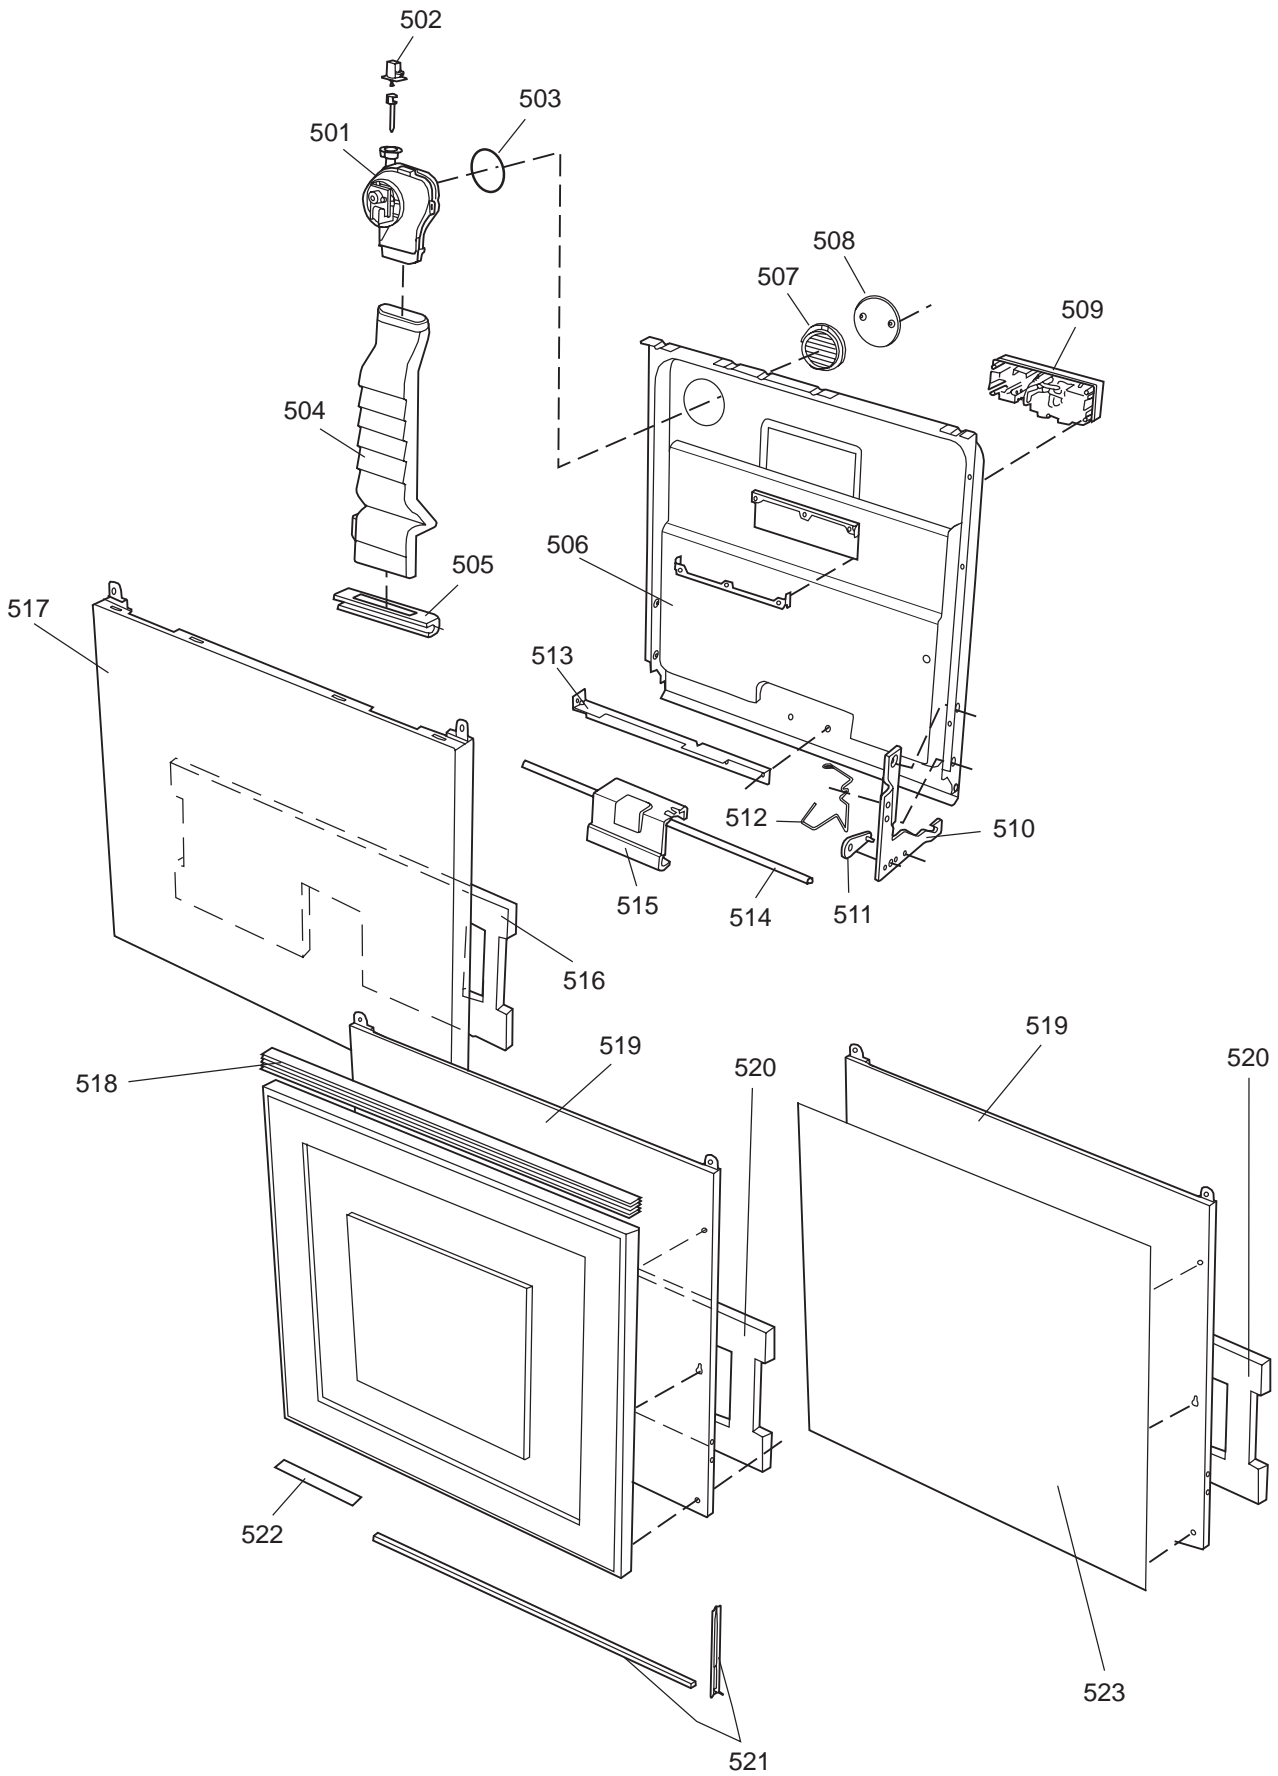

Datum
2003-03-24
Date

DISKSYSTEM

DISHWASHING SYSTEM

Dishwashing system

ASKO, 1475 US - White Bi (DW953)

Pos	Spare part No.	Description	Qty	Comment
301	8071337-36	Cup Shelf Wine Glass 05/06 D	1 Pcs	
302	8801236-36	Upper Basket Gray	1 Pcs	
302	8801199-36	Rack, Upper 05 & 06 DW	1 Pcs	with cup shelf
306	8071336-36	Cup Shelf 05/06 DW	1 Pcs	
313	8057536-77	Lockring Airbreak Gray	1 Pcs	
314	8057514	Sub To 8801234	1 Pcs	
316	8070304	Drain Hose 05/06 DW	1 Pcs	
316-a	8052239	Hose Clamp, Squeeze	1 Pcs	
316-b	8053642	Hose Clip	1 Pcs	
318	8059740	Strainer Upper 05/06 DW	1 Pcs	
319	8058498-77	Wheel, Upper Basket 05/06 DW	4 Pcs	
320	8057506-77	Knife Stop	1 Pcs	
321	8801089-77	Cutlery Basket 05/06 DW	1 Pcs	
322	8070043-36	Lower Basket 1325/1706	1 Pcs	
323	8009516-77	Rack Wheels Lower 05/06 DW	8 Pcs	
324	8901262	Nut for Spray Arm 05	2 Pcs	
325	8052095	Ceramic Washer, Spray Arm 05	2 Pcs	
326	8057070-77	Spray Arm Insert 05/06 DW	2 Pcs	
327	8072695	Spray Arm - Upper 05/06 DW	1 Pcs	
328	8057068-77	Spray Pipe Bearing Upper	1 Pcs	
329	8057063	Spray pipe, inner 05	1 Pcs	
330	8052189	Hose Clamp, Squeeze	2 Pcs	
331	8070622	Ruber Hose	1 Pcs	
333	8072121	Fill Valve, Single 05/06 DW.	1 Pcs	
333-a	8902087	Screw, Plastic Housing 20 To	2 Pcs	
334	8072692	Spray Arm - Lower 05/06 DW	1 Pcs	
335	8057067-77	Lower Washarm Support 05/06	1 Pcs	
336	8901755	O-Ring Seal	1 Pcs	
337	8057069	Retainer Nut SprayArm 05/06	1 Pcs	
338	8052097	Hose Clamp, Circ. Pump 05/06	4 Pcs	
339	8057484	Hose, Circ. Pump 05/06 DW	2 Pcs	
340	8055095	BUFFER, Circumpump 03/04 DW	1 Pcs	
341	8071024	Level Switch 05/06 DW	1 Pcs	
343	8057053	Subs to 8075110	1 Pcs	
344	8060068	Micro Switch,Overfill 05/06	1 Pcs	
345	8058500	Hose Pressure Sw. 05/06 DW	1 Pcs	
346	8801123	Replaces 8075197-77. Sump 05	1 Pcs	
347	8058503	O-Ring, Sump 05/06 DW	1 Pcs	
348	8057487-79	Sump Plug DW 05/06 Cleanout	1 Pcs	
349	8002584	O-Ring, Drain Pump 05/06 DW	1 Pcs	
350	8057083	DRAINPUMP Repl.by 8072032	1 Pc's	
350	8072032	Drain Pump 05/06 DW	1 Pcs	
351	8052239	Hose Clamp, Squeeze	1 Pcs	
352	8057488	Locking ring, bottom well 05	1 Pcs	
353	8058454	Cover Str. Basket 05/06 DW	1 Pcs	
354	8057972-77	Strainer Basket Grey 05/06 D	1 Pcs	
355	8057486-77	Filter, fine 05 & 06 DW	1 Pcs	
356	8071250	Circ. Pump 05/06 DW	1 Pcs	
356-a	8075380	capacitor D3000	1 Pcs	
357	8071214-77	Knife Holder 05/06 DW	2 Pcs	
358	8072528-77	Holder Outlet Hose	1 Pcs	
358	8050805	GOOSE NECK for DRAIN HOSE	1 Pcs	